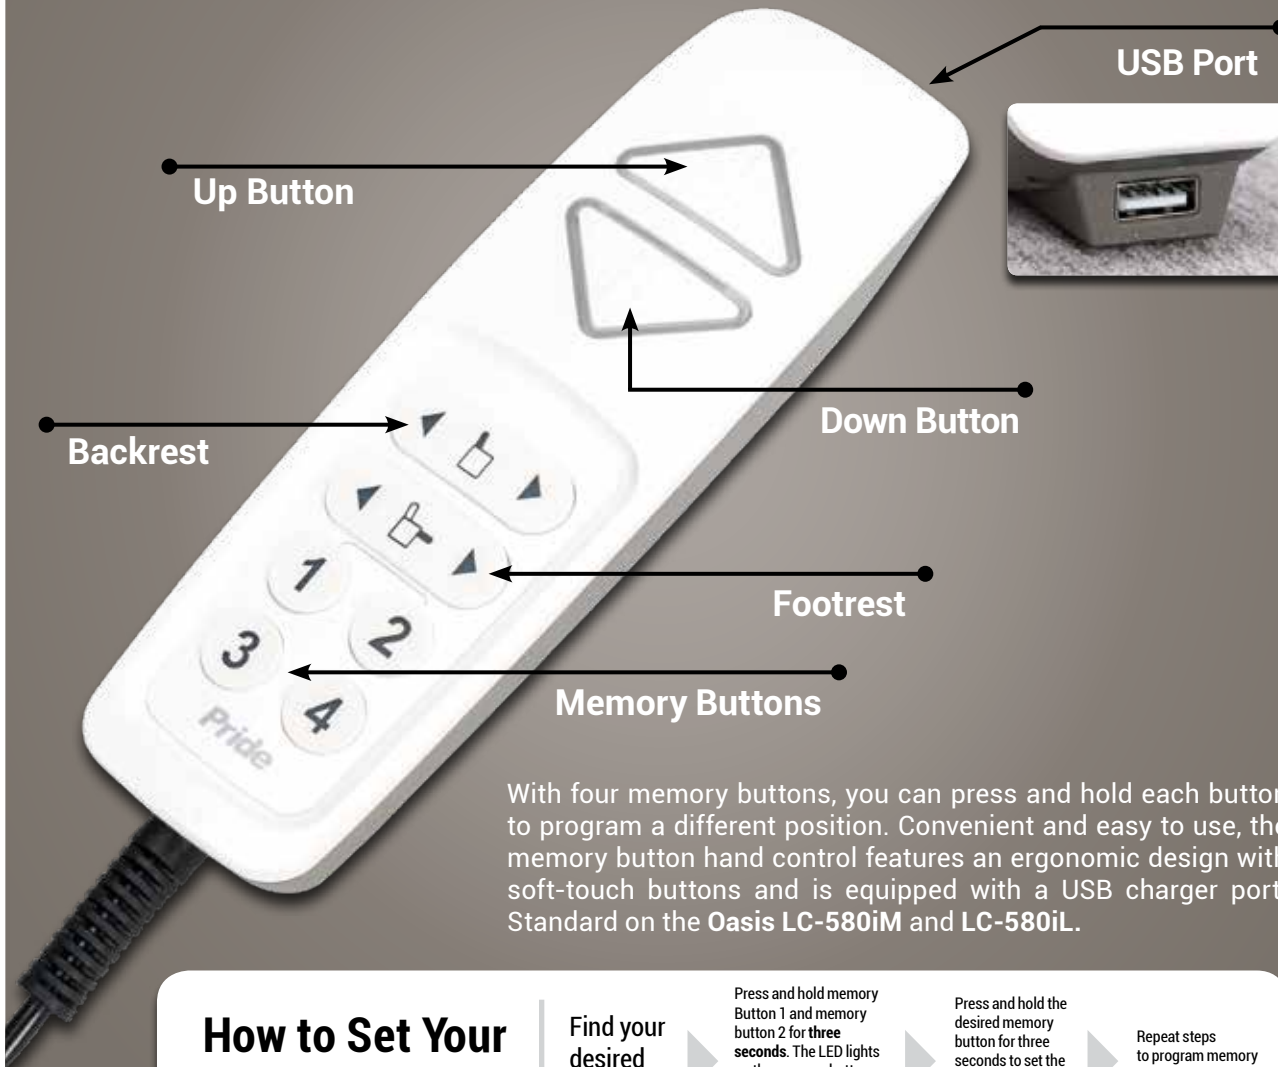

**Oasis**  
COLLECTION  
A New Level  
of Comfort

**POWER RECLINERS**

AMERICA'S #1 POWER LIFT RECLINER

pridemobility.com |

PRELIMINARY

*With the memory button hand control, your*  
**PERFECT POSITION**  
*is always at your fingertips!*

With four memory buttons, you can press and hold each button to program a different position. Convenient and easy to use, the memory button hand control features an ergonomic design with soft-touch buttons and is equipped with a USB charger port. Standard on the Oasis LC-580iM and LC-580iL.

### How to Set Your Memory Buttons

Find your desired position

Press and hold memory Button 1 and memory button 2 for **three seconds**. The LED lights on the memory buttons will flash to indicate that the hand control is in "set" mode.