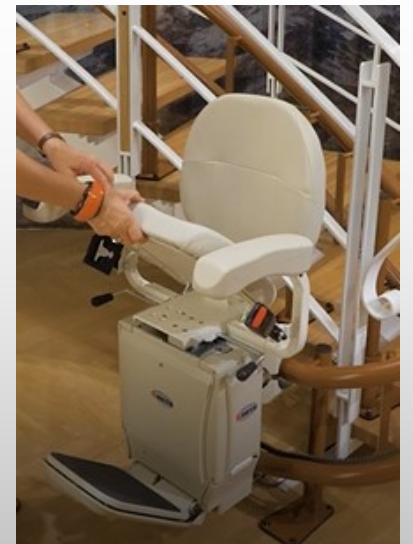

Pilot

KEEP MOVING

Navigator - E604

1-800-963-7487

www.meritsusa.com

Introducing

The Pilot Navigator curve stairlift by Merits - Innovation and style at an affordable price

Each track is 100% built to order utilizing a combination of advanced 3D tube bending and skillful craftsmanship to provide a smooth and comfortable ride.

- ◆ Smooth start and stop technology
- ◆ Option attendant control
- ◆ Choice of rail colors
- ◆ Choice of seat colors
- ◆ Diagnostic display
- ◆ Retractable seatbelt
- ◆ Illuminated Carriage

Illuminated carriage

All curved sections of rail are skillfully crafted in one piece.

Linked footrest and seat standard.

Contact us for further details
and
Let Pilot "Navigate" you to new heights.

Lisa Scothern (239) 772 0579