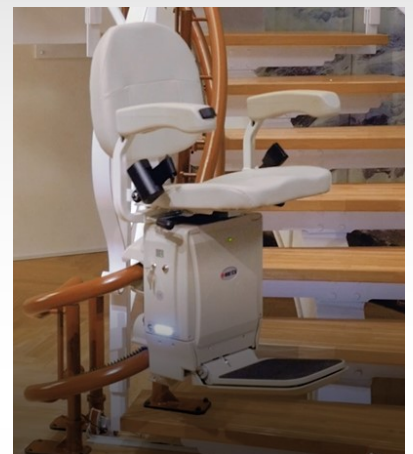

Pilot

KEEP MOVING

Navigator - E604

1-800-963-7487

www.meritsusa.com

Introducing

The Pilot Navigator curve stairlift by Merits - Innovation and style at an affordable price

Each track is 100% built to order utilizing a combination of advanced 3D tube bending and skillful craftsmanship to provide a smooth and comfortable ride.

- ◆ Smooth start and stop technology
- ◆ Option attendant control
- ◆ Choice of rail colors
- ◆ Choice of seat colors
- ◆ Diagnostic display
- ◆ Retractable seatbelt
- ◆ Illuminated Carriage

Illuminated carriage

All curved sections of rail are skillfully crafted in one piece.

Linked footrest and seat standard.

Contact us for further details
and
Let Pilot "Navigate" you to new heights.

Lisa Scothern (239) 772 0579